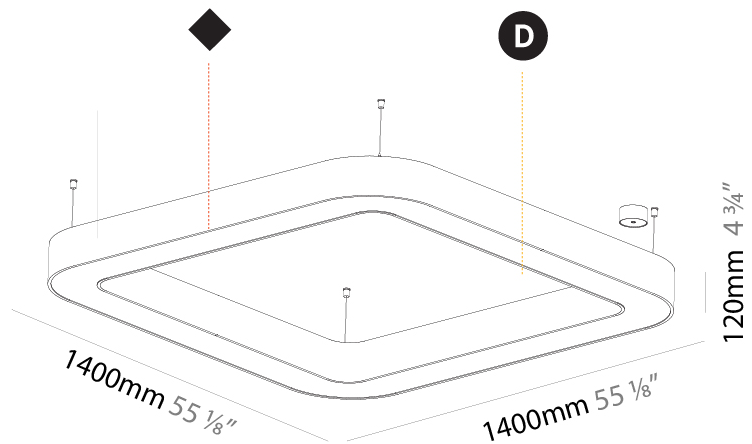

GENERAL

Series: Glorious
Subseries: Glorious Quantum
Brand: Prolicht
Division: Architectural
Mounting Type: Suspension
Mounting Location: Ceiling
Subcategory: Ambient

PHYSICAL

Shape: Square
Length (mm): 1400
Length (in): 55 1/8
Width (mm): 1400
Width (in): 55 1/8
Height (mm): 120
Height (in): 4 3/4
Max. Overall Height (mm): 2120
Max. Overall Height (in): 83 7/16
Light Distribution: Direct
Weight (kg): 17.644
Weight (lbs): 38.82
Diffuser: PMMA - Opal or Micro-Prism
Fixture Finish: SSR / BKV / CWI / CRY / HAB / LAG / UFT / ITA / RUA / RUR / MIC / FTG / MYG / TWT / LOD / PUS / FRO / FUP / KIA / POP / BLS / SPG / MEY / GOH / GUM / CHC / COM / ABZ / JAG / OBR / MOS / ROR
Fixture Material: Aluminum

ELECTRICAL

Lamp Type: LED (Zhaga Standard)
Input Wattage (W): 80
Total Output Wattage (W): 64 / 51.2 (3500K)
Dimming: Non-Dimming / Phase Dimming (120Vac only) / 0-10V Dimming
Driver Included: Yes
Driver Location: Integrated
Driver Type: Constant Current - 120 / 277Vac
Driver Class: Class 2
Input Voltage (V): 120 - 277
Constant Current (MA): 350 / 800 (3500K)

LED

Color Temperature (°K): 3000 / 3500 / 4000
Max. Delivered Lumen (lm): 7380 / 7644 / 7800
CRI: >80 CRI
Efficiency (%): 0.65
Lamp Life (hrs): 50000

OPTICAL

RATINGS AND CERTIFICATIONS

Certified By: Certified for North American Standards
IP rating: IP20