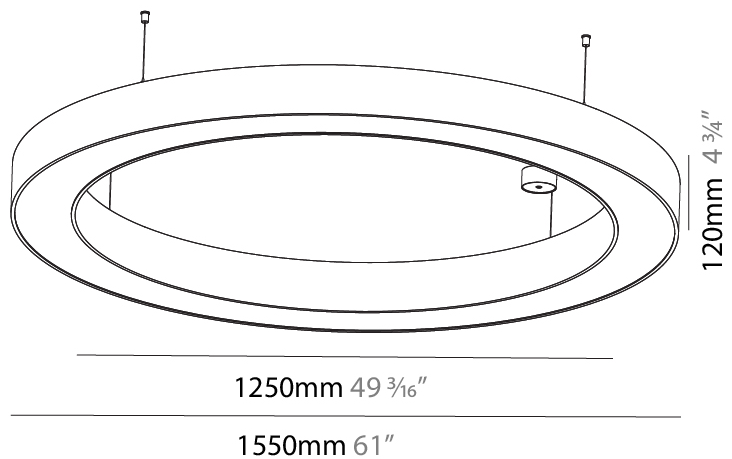

GENERAL

Series: Glorious
Subseries: Glorious
Brand: Prolight
Division: Architectural
Mounting Type: Suspension
Mounting Location: Ceiling
Subcategory: Ambient

PHYSICAL

Shape: Round
Diameter (mm): 1550
Diameter (in): 61
Height (mm): 120
Height (in): 4 ¾
Max. Overall Height (mm): 2120
Max. Overall Height (in): 83 7/16
Light Distribution: Direct
Weight (kg): 16.737
Weight (lbs): 36.82
Diffuser: PMMA - Opal or Micro-Prism
Fixture Finish: SSR / BKV / CWI / CRY / HAB / LAG / UFT / ITA / RUA / RUR / MIC / FTG / MYG / TWT / LOD / PUS / FRO / FUP / KIA / POP / BLS / SPG / MEY / GOH / GUM / CHC / COM / ABZ / JAG / OBR / MOS / ROR
Fixture Material: Aluminum

ELECTRICAL

Lamp Type: LED (Zhaga Standard)
Input Wattage (W): 75
Total Output Wattage (W): 60 / 48 (3500K)
Dimming: Non-Dimming / Phase Dimming (120Vac only) / 0-10V Dimming
Driver Included: Yes
Driver Location: Integrated
Driver Type: Constant Current
Driver Class: Class 2
Input Voltage (V): 120 - 277
Constant Current (MA): 350 / 700/800 (3500K)

LED

Color Temperature (°K): 3000 / 3500 / 4000
Max. Delivered Lumen (lm): 6920 / 7164 / 7310
CRI: >80 CRI
Efficiency (%): 0.65
Lamp Life (hrs): 50000

OPTICAL

RATINGS AND CERTIFICATIONS

Certified By: Certified for North American Standards
IP rating: IP20