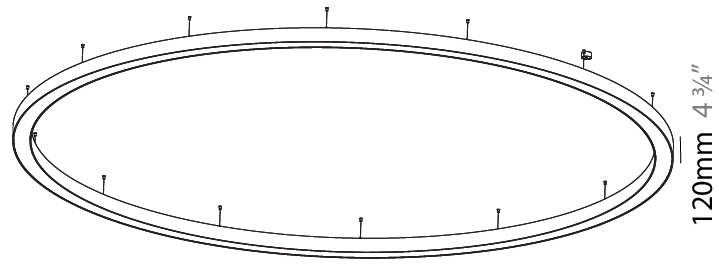

GENERAL

Series: Glorious
Subseries: Glorious
Brand: Prolight
Division: Architectural
Mounting Type: Suspension
Mounting Location: Ceiling
Subcategory: Ambient

PHYSICAL

Shape: Round
Diameter (mm): 5400
Diameter (in): 212 ⁵/₈
Height (mm): 120
Height (in): 4 ³/₄
Max. Overall Height (mm): 2120
Max. Overall Height (in): 83 ⁷/₁₆
Light Distribution: Direct / Indirect
Weight (kg): 71.452
Weight (lbs): 157.19
Diffuser: PMMA - Opal or Micro-Prism
Fixture Finish: SSR / BKV / CWI / CRY / HAB / LAG / UFT / ITA / RUA / RUR / MIC / FTG / MYG / TWT / LOD / PUS / FRO / FUP / KIA / POP / BLS / SPG / MEY / GOH / GUM / CHC / COM / ABZ / JAG / OBR / MOS / ROR
Fixture Material: Aluminum

ELECTRICAL

Lamp Type: LED (Zhaga Standard)
Input Wattage (W): 405
Total Output Wattage (W): 324 / 259.2 (3500K)
Dimming: Non-Dimming / Phase Dimming (120Vac only) / 0-10V Dimming
Driver Included: Yes
Driver Location: Integrated
Driver Type: Constant Current - 120 / 277Vac
Driver Class: Class 2
Input Voltage (V): 120 - 277
Constant Current (MA): 350 / 800/500 (3500K)

LED

Color Temperature (°K): 3000 / 3500 / 4000
Max. Delivered Lumen (lm): 25840 / 26754 / 27300 Direct / 19620 / 2031 / 20720 Indirect
CRI: >80 CRI
Efficiency (%): 70
Lamp Life (hrs): 50000

OPTICAL

RATINGS AND CERTIFICATIONS

Certified By: Certified for North American Standards
IP rating: IP20

PROJECT
TYPE
SPECIFIER
QUANTITY
DATE