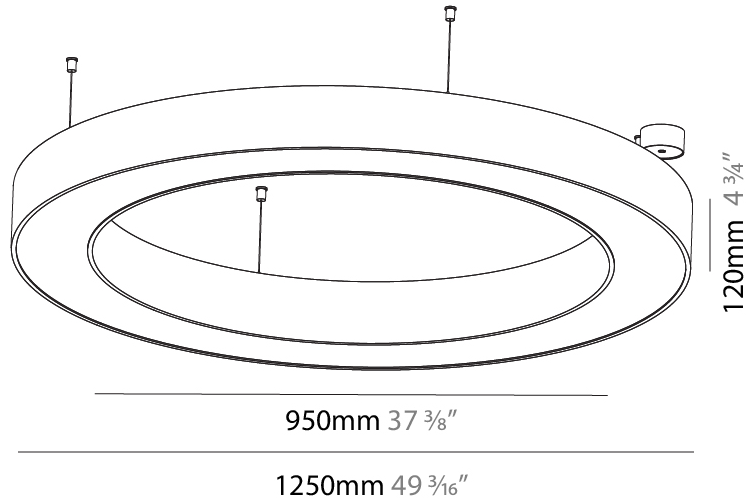

GENERAL

Series: Glorious
Subseries: Glorious
Brand: Prolicht
Division: Architectural
Mounting Type: Suspension
Mounting Location: Ceiling
Subcategory: Ambient

PHYSICAL

Shape: Round
Diameter (mm): 1250
Diameter (in): 49 ³/₁₆
Height (mm): 120
Height (in): 4 ³/₄
Max. Overall Height (mm): 2120
Max. Overall Height (in): 83 ⁷/₁₆
Light Distribution: Direct
Weight (kg): 12.847
Weight (lbs): 28.26
Diffuser: PMMA - Opal or Micro-Prism
Fixture Finish: SSR / BKV / CWI / CRY / HAB / LAG / UFT / ITA / RUA / RUR / MIC / FTG / MYG / TWT / LOD / PUS / FRO / FUP / KIA / POP / BLS / SPG / MEY / GOH / GUM / CHC / COM / ABZ / JAG / OBR / MOS / ROR
Fixture Material: Aluminum

ELECTRICAL

Lamp Type: LED (Zhaga Standard)
Input Wattage (W): 60
Total Output Wattage (W): 48 / 38.4 (3500K)
Dimming: Non-Dimming / Phase Dimming (120Vac only) / 0-10V Dimming
Driver Included: Yes
Driver Location: Integrated
Driver Type: Constant Current
Driver Class: Class 2
Input Voltage (V): 120 - 277
Constant Current (mA): 350 / 1200 (3500K)

LED

Color Temperature (°K): 3000 / 3500 / 4000
Max. Delivered Lumen (lm): 5540 / 5733 / 5850
CRI: >80 CRI
Efficiency (%): 0.65
Lamp Life (hrs): 50000

OPTICAL

RATINGS AND CERTIFICATIONS

Certified By: Certified for North American Standards
IP rating: IP20