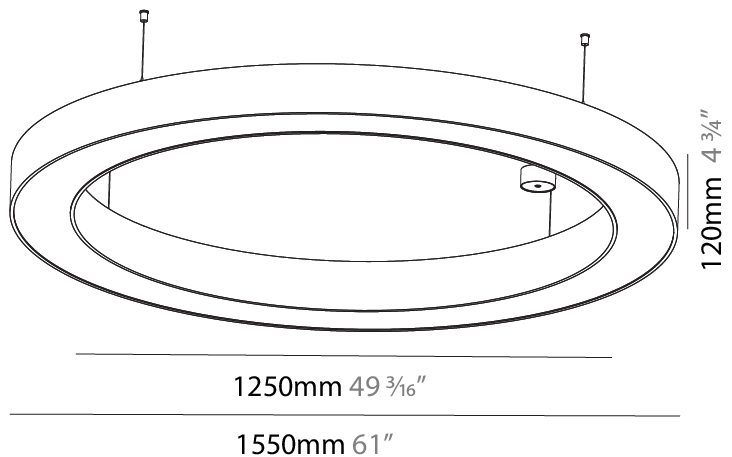

GENERAL

Series: Glorious
Subseries: Glorious
Brand: Prolicht
Division: Architectural
Mounting Type: Suspension
Mounting Location: Ceiling
Subcategory: Ambient

PHYSICAL

Shape: Round
Diameter (mm): 1550
Diameter (in): 61
Height (mm): 120
Height (in): 4 3/4
Max. Overall Height (mm): 2120
Max. Overall Height (in): 83 7/16
Light Distribution: Direct / Indirect
Weight (kg): 16.737
Weight (lbs): 36.90
Diffuser: PMMA - Opal or Micro-Prism
Fixture Finish: SSR / BKV / CWI / CRY / HAB / LAG / UFT / ITA / RUA / RUR / MIC / FTG / MYG / TWT / LOD / PUS / FRO / FUP / KIA / POP / BLS / SPG / MEY / GOH / GUM / CHC / COM / ABZ / JAG / OBR / MOS / ROR
Fixture Material: Aluminum

ELECTRICAL

Lamp Type: LED (Zhaga Standard)
Input Wattage (W): 110
Total Output Wattage (W): 88 / 70.4 (3500K)
Dimming: Non-Dimming / Phase Dimming (120Vac only) / 0-10V Dimming
Driver Included: Yes
Driver Location: Integrated
Driver Type: Constant Current - 120 / 277Vac
Driver Class: Class 2
Input Voltage (V): 120 - 277
Constant Current (MA): 350 / 700/800 (3500K)

LED

Color Temperature (°K): 3000 / 3500 / 4000
Max. Delivered Lumen (lm): 6920 / 7164 / 7310 Direct / 4530 / 4938 / 4790 Indirect
CRI: >80 CRI
Efficiency (%): 68
Lamp Life (hrs): 50000

OPTICAL

RATINGS AND CERTIFICATIONS

Certified By: Certified for North American Standards
IP rating: IP20