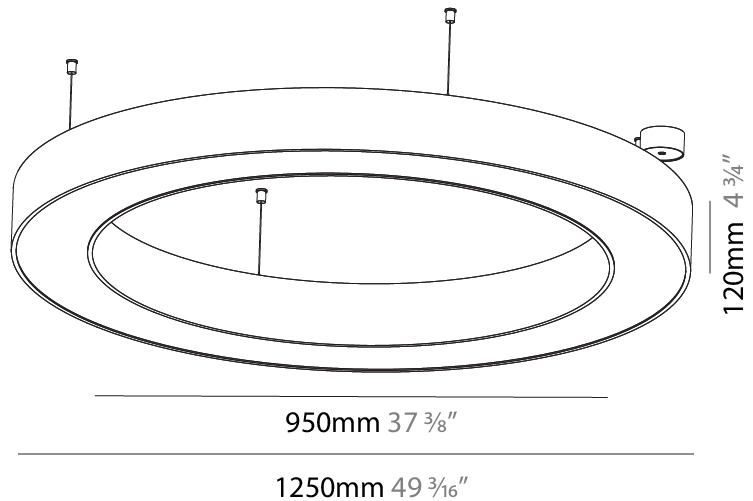

GENERAL

Series: Glorious
Subseries: Glorious
Brand: Prolicht
Division: Architectural
Mounting Type: Suspension
Mounting Location: Ceiling
Subcategory: Ambient

PHYSICAL

Shape: Round
Diameter (mm): 1250
Diameter (in): 49 7/16
Height (mm): 120
Height (in): 4 3/4
Max. Overall Height (mm): 2120
Max. Overall Height (in): 83 7/16
Light Distribution: Direct / Indirect
Weight (kg): 13.475
Weight (lbs): 29.70
Diffuser: [PMMA - Opal or Micro-Prism](#)
Fixture Finish: [SSR / BKV / CWI / CRY / HAB / LAG / UFT / ITA / RUA / RUR / MIC / FTG / MYG / TWT / LOD / PUS / FRO / FUP / KIA / POP / BLS / SPG / MEY / GOH / GUM / CHC / COM / ABZ / JAG / OBR / MOS / ROR](#)
Fixture Material: Aluminum

ELECTRICAL

Lamp Type: LED (Zhaga Standard)
Input Wattage (W): 90
Total Output Wattage (W): 72 / 57.6 (3500K)
Dimming: [Non-Dimming / Phase Dimming (120Vac only) / 0-10V Dimming](#)
Driver Included: Yes
Driver Location: Integrated
Driver Type: Constant Current
Driver Class: Class 2
Input Voltage (V): 120 - 277
Constant Current (MA): 350 / 1200/600 (3500K)

LED

[Color Temperature (°K): 3000 / 3500 / 4000](#)
Max. Delivered Lumen (lm): 5540 / 5733 / 5850 Direct / 3830 / 3969 / 4050 Indirect
CRI: >80 CRI
Efficiency (%): 68
Lamp Life (hrs): 50000

OPTICAL

RATINGS AND CERTIFICATIONS

Certified By: Certified for North American Standards
IP rating: IP20